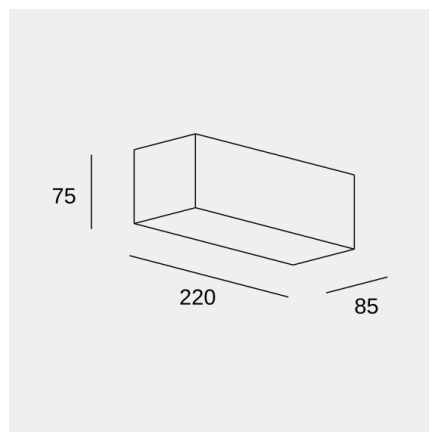

### Technical features

Luminaire total power: 9W  
 Structure material: Plaster  
 Structure finish: White  
 Max. size of light bulb: 129/45 mm  
 Recommended light bulb: E14  
 Voltage / frequency: 100-240V/50-60Hz  
 Warranty: 5 años  
 Easily recyclable luminaire

### Luminotechnic features

Lampholder	Quantity	Light source power (W)
E14	1	Max. power 9W

Image may not match reference. LedsC4 reserves the right to amend any of the product's components. The data related to flux, power and colour temperature may be subject to changes made by the manufacturer.

### Logistics

x 12

Net weight (kg): 1.14

Packaged weight (kg): 1.35

Packaging: 270mm x 140mm x 135mm

Image may not match reference. LedsC4 reserves the right to amend any of the product's components. The data related to flux, power and colour temperature may be subject to changes made by the manufacturer.