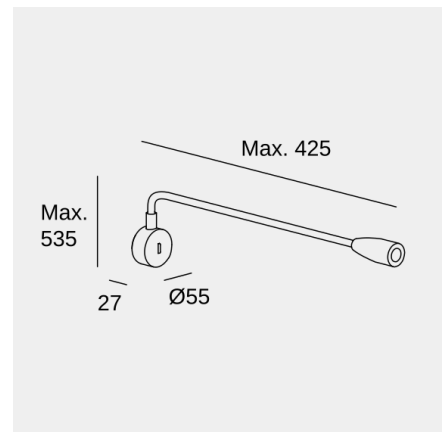

### Technical features

- Luminaire total power: 3.5W
- Real lumens: 127
- Real lm/W: 36
- Correlated Colour Temperature (CCT): LED warm-white 3000K
- Lens / reflector angle: SPOT 20°
- UGR: <=22
- Structure material: Aluminium
- Structure finish: Grey
- Driver Brand: HEP
- Voltage / frequency: 100-277V/50-60Hz
- Dimming protocol: ON-OFF
- Power Factor: 0.60
- THD%: 200
- Useful life: 50,000h L80B20
- Warranty: 5 años
- Easily recyclable luminaire

### Luminotechnic features

- CRI: 80
- MacAdam steps: 3
- Photobiological risk: RG2
- UGR crosswise: 20.6
- UGR lengthwise: 20.6

Lampholder	Quantity	Light source power (W)
LED	1	2.2W

Image may not match reference. LedsC4 reserves the right to amend any of the product's components. The data related to flux, power and colour temperature may be subject to changes made by the manufacturer.

## Bed Round

Reading lights Bed Round LED 3.5 LED warm-white 3000K ON-OFF Grey 127lm

### Logistics

x 20

Net weight (kg): 0.5

Packaged weight (kg): 0.66

Packaging: 80mm x 60mm x 575mm

Image may not match reference. LedsC4 reserves the right to amend any of the product's components. The data related to flux, power and colour temperature may be subject to changes made by the manufacturer.