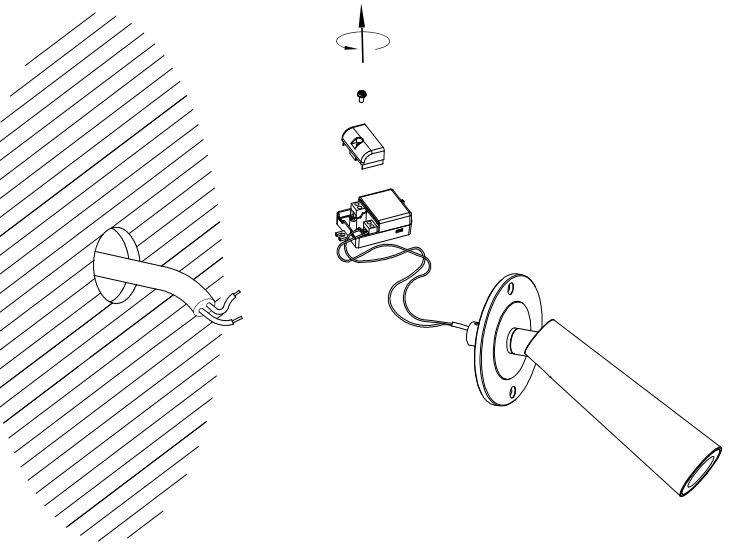

05-6428-14-14

V0

GAMMA Wall fixture

Designer: Patsí

**Description**

Wall light for indoor use.

For frontal lighting and downlighting. Design by J. Patsí. Timeless design. Highly versatile, multiple installations. Highly customisable: accessories, finishes... Premium finishes. No visible screws. Optimum price-performance. Optimum visual comfort. Easy instalation. Posterior access not necessary for installation. Full collection with complementary products. High durability for intensive use. The optical module can easily be rotated 360°. Structure material: Aluminium. Structure finish: Matt white. Warranty: 5 Years.

40

-

Finish
 Matt white

Material
 Aluminium

IP20 25 180 90

TECHNICAL CHARACTERISTICS**Light source**

Light source: LED CREE
 Output (W): 2.2W
 Total power consumption (W): 3.6
 Color temperature: Warm White - 2700K
 CRI: 80
 Real Lumen: 137
 Qty Leds: 1
 Lm/Real W: 38
 Life Time: 42.000h L90B10
 Bin / Grup: 8A3 o 8D2
 MacAdam steps: 3
 UGR: 13.9
 Photobiological risk: RG2

GEAR

Brand: HEP
 Gear included: Yes, electronic
 Voltage / Frequency:
 100-240VAC/50-60Hz
 Power Factor: 0.45
 Flickering: 2%

Luminaire

Recessed: No
 Warranty: 5 Years

Logistics

Energy Efficiency: LED A++
 EAN Code: 8435526866687
 Net Weight (Kg): 0.000
 Packing: - x - x -

The photograph may not match the reference exactly. Please read the product description to identify the finish.

1

2

3

4

5

6