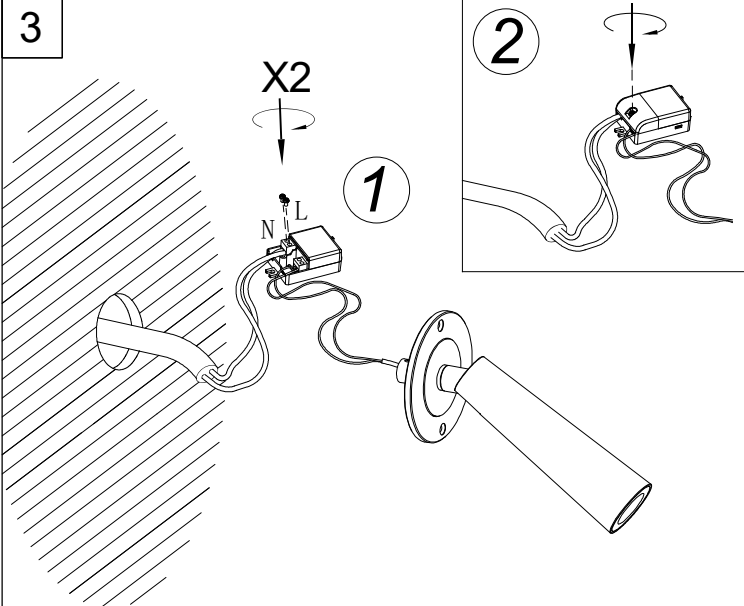

05-6428-14-14

V0

GAMMA Wall fixture

Designer: Patsí

**Description**

Wall light for indoor use.

For frontal lighting and downlighting. Design by J. Patsí. Timeless design. Highly versatile, multiple installations. Highly customisable: accessories, finishes... Premium finishes. No visible screws. Optimum price-performance. Optimum visual comfort. Easy instalation. Posterior access not necessary for installation. Full collection with complementary products. High durability for intensive use. The optical module can easily be rotated 360°. Structure material: Aluminium. Structure finish: Matt white. Warranty: 5 Years.

40

-

Finish
 Matt white

Material
 Aluminium

IP20 25 180 90

TECHNICAL CHARACTERISTICS**Light source**

Light source: LED CREE
 Output (W): 2.2W
 Total power consumption (W): 3.6
 Color temperature: Warm White - 2700K
 CRI: 80
 Real Lumen: 137
 Qty Leds: 1
 Lm/Real W: 38
 Life Time: 42.000h L90B10
 Bin / Grup: 8A3 o 8D2
 MacAdam steps: 3
 UGR: 13.9
 Photobiological risk: RG2

The photograph may not match the reference exactly. Please read the product description to identify the finish.

1

2

3

4

5

6