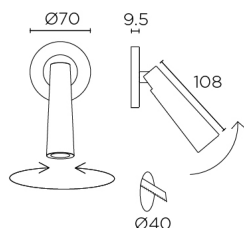

05-6428-14-14

V0

GAMMA Wall fixture

Designer: Patsí

**Description**

Wall light for indoor use.

For frontal lighting and downlighting. Design by J. Patsí. Timeless design. Highly versatile, multiple installations. Highly customisable: accessories, finishes... Premium finishes. No visible screws. Optimum price-performance. Optimum visual comfort. Easy instalation. Posterior access not necessary for installation. Full collection with complementary products. High durability for intensive use. The optical module can easily be rotated 360°. Structure material: Aluminium. Structure finish: Matt white. Warranty: 5 Years.

40

-

Finish
 Matt white

Material
 Aluminium

IP20 25 180 90

TECHNICAL CHARACTERISTICS**Light source**

Light source: LED CREE
 Output (W): 2.2W
 Total power consumption (W): 3.6
 Color temperature: Warm White - 2700K
 CRI: 80
 Real Lumen: 137
 Qty Leds: 1
 Lm/Real W: 38
 Life Time: 42.000h L90B10
 Bin / Grup: 8A3 o 8D2
 MacAdam steps: 3
 UGR: 13.9
 Photobiological risk: RG2

GEAR

Brand: HEP
 Gear included: Yes, electronic
 Voltage / Frequency:
 100-240VAC/50-60Hz
 Power Factor: 0.45
 Flickering: 2%

Luminaire

Recessed: No
 Warranty: 5 Years

Logistics

Energy Efficiency: LED A++
 EAN Code: 8435526866687
 Net Weight (Kg): 0.000
 Packing: - x - x -

The photograph may not match the reference exactly. Please read the product description to identify the finish.

1

2

3

4

5

6