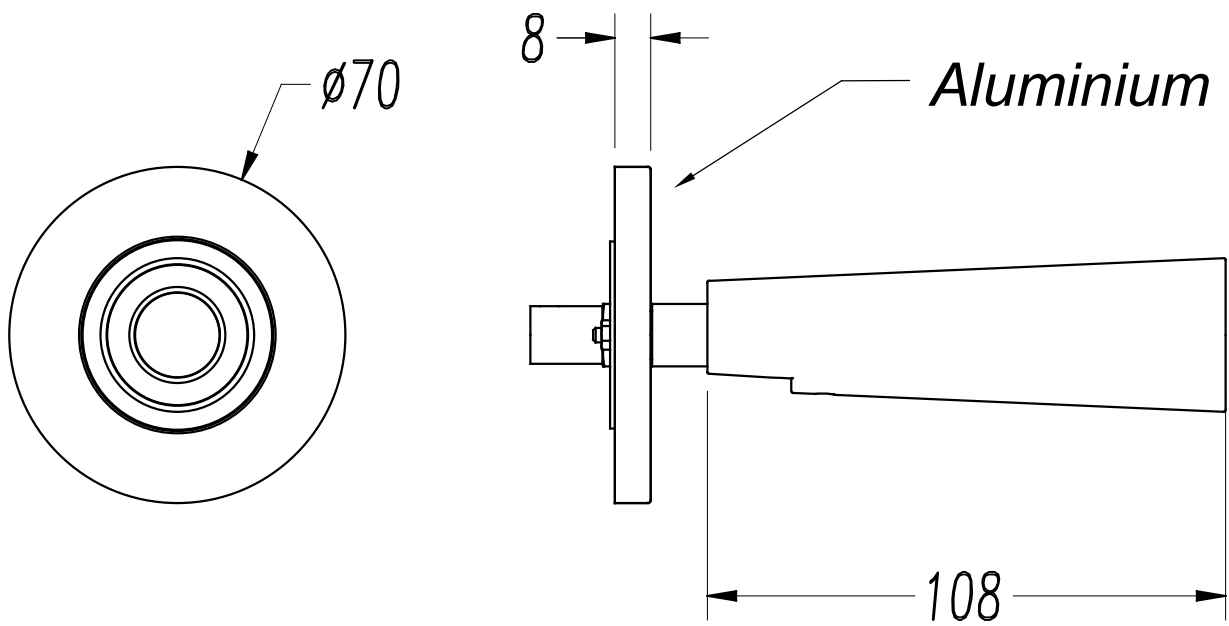

40

-

Finish
 Matt white

Material
 Aluminium

IP20 25 180 90

TECHNICAL CHARACTERISTICS**Light source**

Light source: LED CREE
 Output (W): 2.2W
 Total power consumption (W): 3.6
 Color temperature: Warm White - 2700K
 CRI: 80
 Real Lumen: 137
 Qty Leds: 1
 Lm/Real W: 38
 Life Time: 42.000h L90B10
 Bin / Grup: 8A3 o 8D2
 MacAdam steps: 3
 UGR: 13.9
 Photobiological risk: RG2

GEAR

Brand: HEP
 Gear included: Yes, electronic
 Voltage / Frequency:
 100-240VAC/50-60Hz
 Power Factor: 0.45
 Flickering: 2%

Luminaire

Recessed: No
 Warranty: 5 Years

Logistics

Energy Efficiency: LED A++
 EAN Code: 8435526866687
 Net Weight (Kg): 0.000
 Packing: - x - x -

The photograph may not match the reference exactly. Please read the product description to identify the finish.

1

2

3

4

5

6