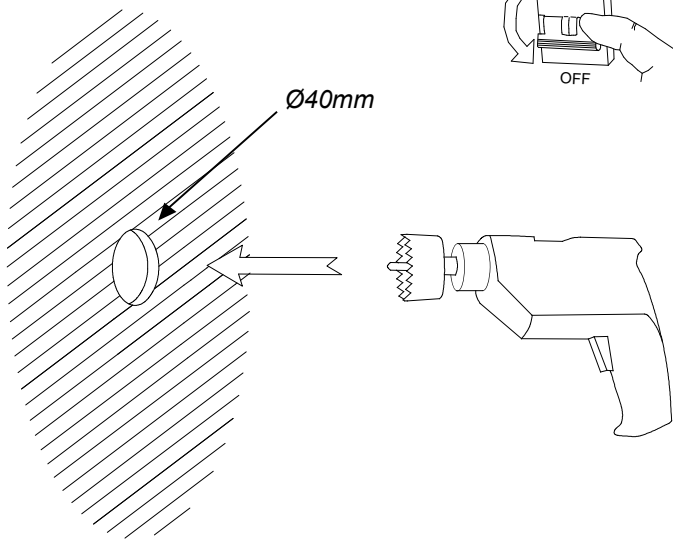

05-6428-14-14

V0

GAMMA Wall fixture

Designer: Patsí

**Description**

Wall light for indoor use.

For frontal lighting and downlighting. Design by J. Patsí. Timeless design. Highly versatile, multiple installations. Highly customisable: accessories, finishes... Premium finishes. No visible screws. Optimum price-performance. Optimum visual comfort. Easy instalation. Posterior access not necessary for installation. Full collection with complementary products. High durability for intensive use. The optical module can easily be rotated 360°. Structure material: Aluminium. Structure finish: Matt white. Warranty: 5 Years.

40

-

Finish
 Matt white

Material
 Aluminium

IP20 25 180 90

TECHNICAL CHARACTERISTICS**Light source**

Light source: LED CREE
 Output (W): 2.2W
 Total power consumption (W): 3.6
 Color temperature: Warm White - 2700K
 CRI: 80
 Real Lumen: 137
 Qty Leds: 1
 Lm/Real W: 38
 Life Time: 42.000h L90B10
 Bin / Grup: 8A3 o 8D2
 MacAdam steps: 3
 UGR: 13.9
 Photobiological risk: RG2

GEAR

Brand: HEP
 Gear included: Yes, electronic
 Voltage / Frequency:
 100-240VAC/50-60Hz
 Power Factor: 0.45
 Flickering: 2%

Luminaire

Recessed: No
 Warranty: 5 Years

Logistics

Energy Efficiency: LED A++
 EAN Code: 8435526866687
 Net Weight (Kg): 0.000
 Packing: - x - x -

The photograph may not match the reference exactly. Please read the product description to identify the finish.

1

2

3

4

5

6