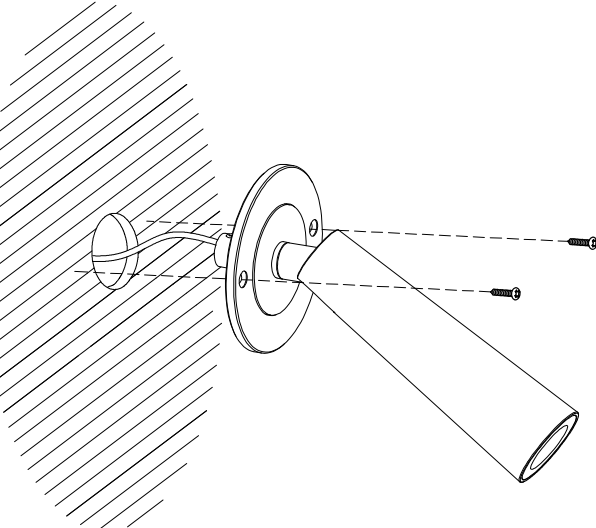

05-6428-14-14

V0

GAMMA Wall fixture

Designer: Patsí

**Description**

Wall light for indoor use.

For frontal lighting and downlighting. Design by J. Patsí. Timeless design. Highly versatile, multiple installations. Highly customisable: accessories, finishes... Premium finishes. No visible screws. Optimum price-performance. Optimum visual comfort. Easy instalation. Posterior access not necessary for installation. Full collection with complementary products. High durability for intensive use. The optical module can easily be rotated 360°. Structure material: Aluminium. Structure finish: Matt white. Warranty: 5 Years.

40

-

Finish
 Matt white

Material
 Aluminium

IP20 25 180 90

TECHNICAL CHARACTERISTICS**Light source**

Light source: LED CREE
 Output (W): 2.2W
 Total power consumption (W): 3.6
 Color temperature: Warm White - 2700K
 CRI: 80
 Real Lumen: 137
 Qty Leds: 1
 Lm/Real W: 38
 Life Time: 42.000h L90B10
 Bin / Grup: 8A3 o 8D2
 MacAdam steps: 3
 UGR: 13.9
 Photobiological risk: RG2

GEAR

Brand: HEP
 Gear included: Yes, electronic
 Voltage / Frequency:
 100-240VAC/50-60Hz
 Power Factor: 0.45
 Flickering: 2%

Luminaire

Recessed: No
 Warranty: 5 Years

Logistics

Energy Efficiency: LED A++
 EAN Code: 8435526866687
 Net Weight (Kg): 0.000
 Packing: - x - x -

The photograph may not match the reference exactly. Please read the product description to identify the finish.

1

2

3

4

5

6