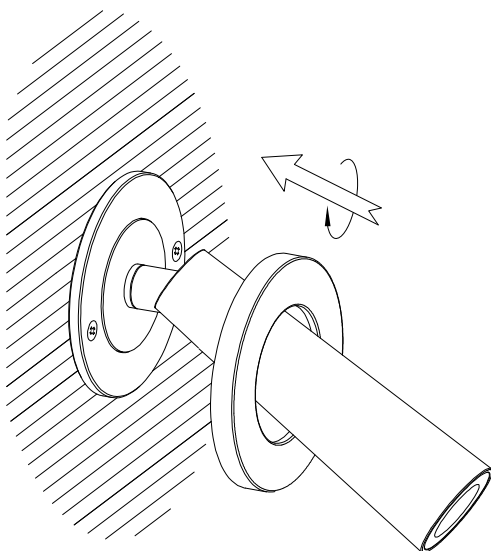

05-6428-14-14

V0

GAMMA Wall fixture

Designer: Patsí

**Description**

Wall light for indoor use.

For frontal lighting and downlighting. Design by J. Patsí. Timeless design. Highly versatile, multiple installations. Highly customisable: accessories, finishes... Premium finishes. No visible screws. Optimum price-performance. Optimum visual comfort. Easy instalation. Posterior access not necessary for installation. Full collection with complementary products. High durability for intensive use. The optical module can easily be rotated 360°. Structure material: Aluminium. Structure finish: Matt white. Warranty: 5 Years.

40

-

Finish
 Matt white

Material
 Aluminium

IP20 25 180 90

TECHNICAL CHARACTERISTICS**Light source**

Light source: LED CREE
 Output (W): 2.2W
 Total power consumption (W): 3.6
 Color temperature: Warm White - 2700K
 CRI: 80
 Real Lumen: 137
 Qty Leds: 1
 Lm/Real W: 38
 Life Time: 42.000h L90B10
 Bin / Grup: 8A3 o 8D2
 MacAdam steps: 3
 UGR: 13.9
 Photobiological risk: RG2

GEAR

Brand: HEP
 Gear included: Yes, electronic
 Voltage / Frequency:
 100-240VAC/50-60Hz
 Power Factor: 0.45
 Flickering: 2%

Luminaire

Recessed: No
 Warranty: 5 Years

Logistics

Energy Efficiency: LED A++
 EAN Code: 8435526866687
 Net Weight (Kg): 0.000
 Packing: - x - x -

The photograph may not match the reference exactly. Please read the product description to identify the finish.

1

2

3

4

5

6