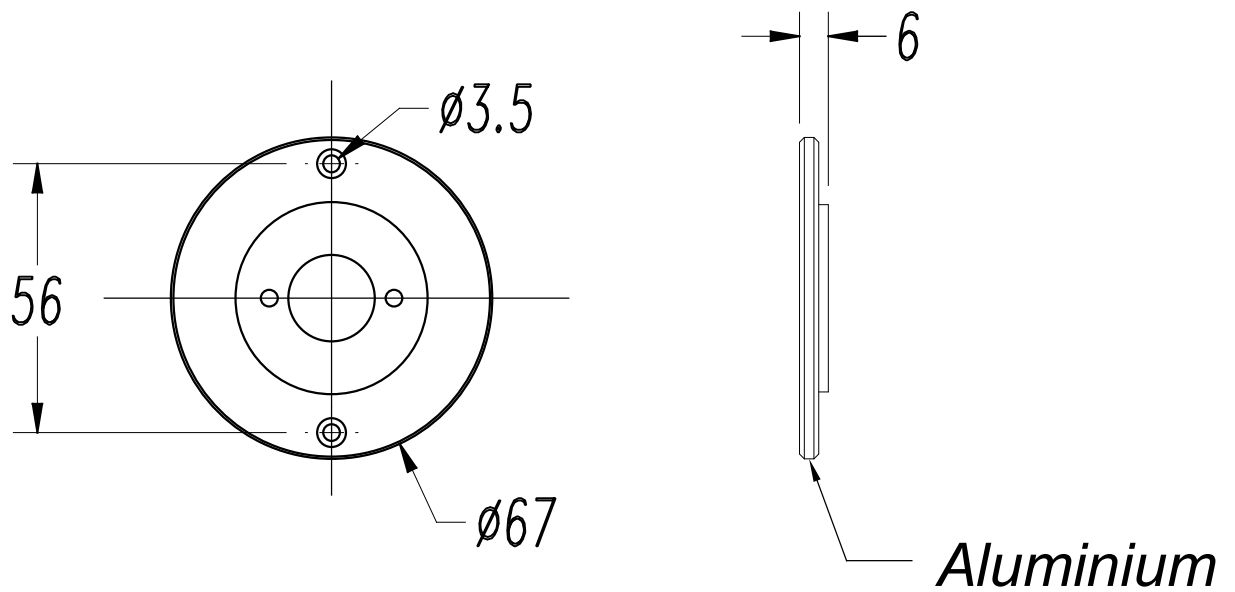

40

-

Finish
 Matt white

Material
 Aluminium

IP20 25 180 90

TECHNICAL CHARACTERISTICS**Light source**

Light source: LED CREE
 Output (W): 2.2W
 Total power consumption (W): 3.6
 Color temperature: Warm White - 2700K
 CRI: 80
 Real Lumen: 137
 Qty Leds: 1
 Lm/Real W: 38
 Life Time: 42.000h L90B10
 Bin / Grup: 8A3 o 8D2
 MacAdam steps: 3
 UGR: 13.9
 Photobiological risk: RG2

GEAR

Brand: HEP
 Gear included: Yes, electronic
 Voltage / Frequency:
 100-240VAC/50-60Hz
 Power Factor: 0.45
 Flickering: 2%

Luminaire

Recessed: No
 Warranty: 5 Years

Logistics

Energy Efficiency: LED A++
 EAN Code: 8435526866687
 Net Weight (Kg): 0.000
 Packing: - x - x -

The photograph may not match the reference exactly. Please read the product description to identify the finish.

1

2

3

4

5

6