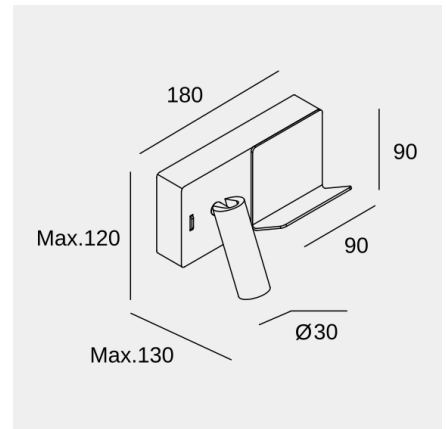

E-lamp Mini

Francesc Vilaró

Reading lights E-lamp Mini LED 3.2 LED warm-white 2700K ON-OFF Black 137lm

Technical features

- Luminaire total power: 3.2W
- Real lumens: 137
- Real lm/W: 43
- Correlated Colour Temperature (CCT): LED warm-white 2700K
- Lens / reflector angle: MEDIUM 31°
- UGR: <=16
- Structure material: Aluminium
- Structure finish: Black
- Driver Brand: HEP
- Voltage / frequency: 100-240V/50-60Hz
- Dimming protocol: ON-OFF
- Power Factor: 0.60
- Useful life: 50,000h L80B20
- Warranty: 5 años
- Easily recyclable luminaire

Luminotechnic features

- CRI: 90
- MacAdam steps: 3
- Photobiological risk: RG2
- UGR crosswise: 14.3
- UGR lengthwise: 14.2

Lampholder	Quantity	Light source power (W)
LED	1	2.1W

Image may not match reference. LedsC4 reserves the right to amend any of the product's components. The data related to flux, power and colour temperature may be subject to changes made by the manufacturer.

E-lamp Mini

Francesc Vilaró

Reading lights E-lamp Mini LED 3.2 LED warm-white 2700K ON-OFF Black 137lm

Logistics

x 20

Net weight (kg): 0.67

Packaged weight (kg): 0.94

Packaging: 245mm x 128mm x 110mm