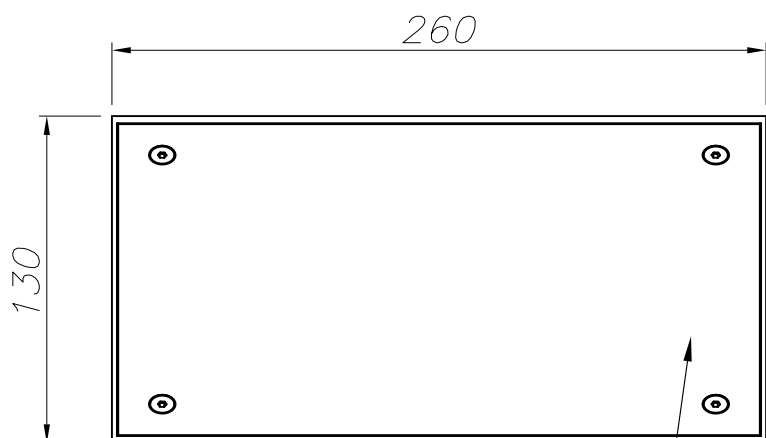

CRISTAL TRANSPARENTE PINTADO INTERIOR
TRANSPARENT GLASS PAINTED INSIDE