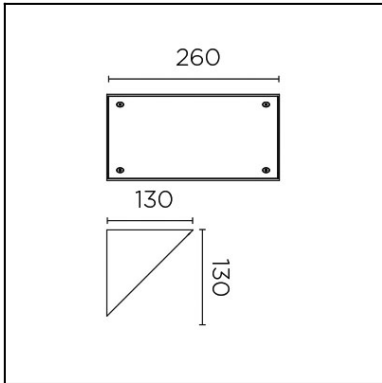

The photograph may not match the reference exactly. Please read the product description to identify the finish.

[Download photometric file .ldt /.ies](#)

[Click on image to download energy label](#)

TECHNICAL CHARACTERISTICS

Type:	Wall fixture
IP Protection degrees:	IP65
Light source 1: Bulb specified at the product label	90 x LED 14W Neutral white - 4000K 1604 lm ^(N)
Total power consumption (W):	15.3W
Voltage / Frequency:	100-240VAC/50-60Hz
Warranty:	2
Option to extend the guarantee:	5
Units per box:	4
Net Weight (Kg):	1.615
EAN Code:	8435381463021