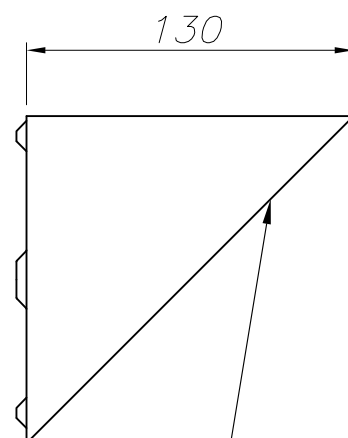

ALUMINIO DE ALTA PUREZA
HIGH QUALITY ALUMINUM