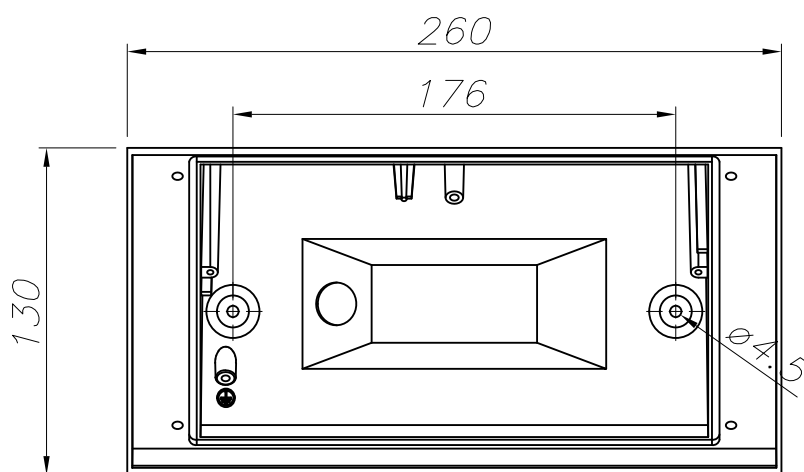

CRISTAL TRANSPARENTE PINTADO INTERIOR
TRANSPARENT GLASS PAINTED INSIDE

ALUMINIO DE ALTA PUREZA
HIGH QUALITY ALUMINUM