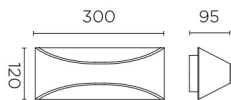

05-9894-14-CL

V0

Venus Wall fixture

Description

Wall light for outdoor use.

For uplighting and downlighting. Structure material: Aluminium. Structure finish: White. Diffuser material: Polycarbonate. Diffuser finish: Semitransparent. UV protection. Warranty: 5 Years.

Finish

White
Semitransparent

Material

Aluminium
Polycarbonate

TECHNICAL CHARACTERISTICS

Light source

Light source: LED CREE
Output (W): 10W
Total power consumption (W): 11.2
Color temperature: LED warm-white 3000K
CRI: 80
Photobiological risk: RG1
Real Lumen: 465
Qty Leds: 1
Lm/Real W: 42
Life Time: 50.000h L80B20
Bin / Grup: 30H
MacAdam steps: 2
UGR: 10.6