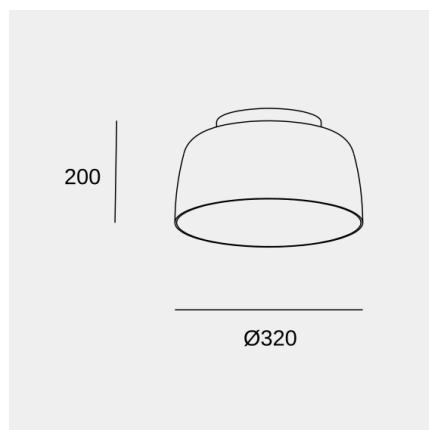

### Technical features

Luminaire total power: 28W  
 Real lumens: 1850 (3000K)  
 Real lm/W: 66  
 Correlated Colour Temperature (CCT): SW 2700-3000-4000K  
 Lens / reflector angle: HORIZONTAL 101°  
 Structure material: Steel  
 Structure finish: Black  
 Diffuser material: Glass  
 Diffuser finish: Green  
 Voltage / frequency: 110-277V/50-60Hz  
 Dimming protocol: CASAMBI  
 Power Factor: NULL  
 Useful life: 50,000h L80B20  
 Warranty: 5 años  
 Easily recyclable luminaire

### Luminotechnic features

CRI: 90  
 MacAdam steps: 3  
 Photobiological risk: RG1

Lampholder	Quantity	Light source power (W)
LED	1	24.4W

Image may not match reference. LedsC4 reserves the right to amend any of the product's components. The data related to flux, power and colour temperature may be subject to changes made by the manufacturer.

## Levels 1 Body Ø320mm

Nahtrang Design

Ceiling fixture Levels 1 Body Ø320mm LED 28 SW 2700-3000-4000K CASAMBI Black 1850lm