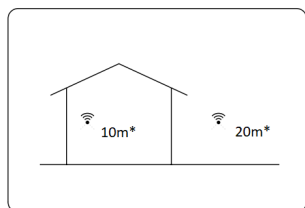

Levels 1 Body Ø320mm

Nahtrang Design

Ceiling fixture Levels 1 Body Ø320mm LED 28 SW 2700-3000-4000K CASAMBI Black 1850lm

Bluetooth range

The Bluetooth range largely depends on the obstacles and architectural features of a space, such as walls and building materials

Logistics

Net weight (kg): 2.49

Packaged weight (kg): 3.36

Packaging: 425mm x 410mm x 270mm

Image may not match reference. LedsC4 reserves the right to amend any of the product's components. The data related to flux, power and colour temperature may be subject to changes made by the manufacturer.