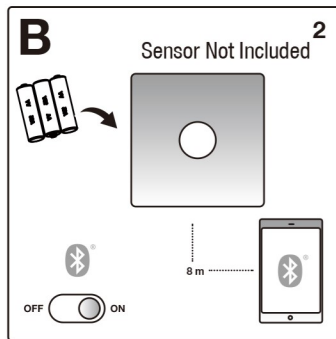

Select the settings for the lamp.

Purchase the Nordlux Sensor. Put the battery into Sensor. Turn on the Bluetooth of your phone. Stay within 8 meters from the Sensor

Open Nordlux Smart Light App and connect sensor via "+" in App

Link the Arcus to the sensor

Select the settings of the sensor to control the Arcus automatically