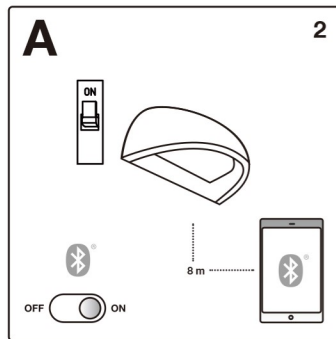

Download Nordlux Smart Light in Apple App Store or Google Play

Switch on the lamp. Turn on the Bluetooth of your phone. Stay within 8 meters from the Lamp