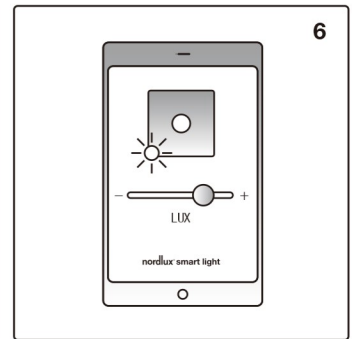

Select the settings for the lamp.

Purchase the Nordlux Sensor. Put the battery into Sensor. Turn on the Bluetooth of your phone. Stay within 8 meters from the Sensor

Open Nordlux Smart Light App and connect sensor via "+" in App

Link the Arcus to the sensor

Select the settings of the sensor to control the Arcus automatically