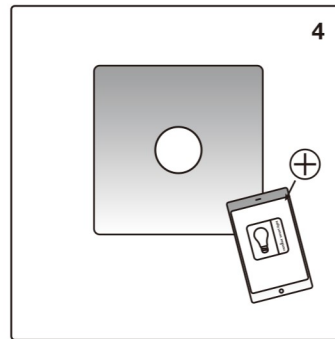

Select the settings for the lamp.

Purchase the Nordlux Sensor. Put the battery into Sensor. Turn on the Bluetooth of your phone. Stay within 8 meters from the Sensor

Open Nordlux Smart Light App and connect sensor via "+" in App