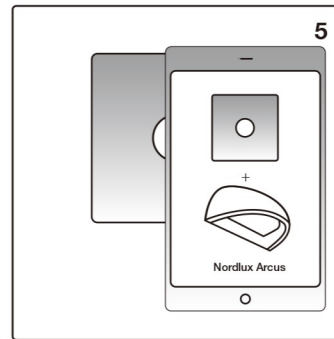

Download Nordlux Smart Light in Apple App Store or Google Play

Switch on the lamp. Turn on the Bluetooth of your phone. Stay within 8 meters from the Lamp

Open Nordlux Smart Light App and connect Lamp via "+" in App

Select the settings for the lamp.

Purchase the Nordlux Sensor. Put the battery into Sensor. Turn on the Bluetooth of your phone. Stay within 8 meters from the Sensor

Open Nordlux Smart Light App and connect sensor via "+" in App

Link the Arcus to the sensor

Select the settings of the sensor to control the Arcus automatically