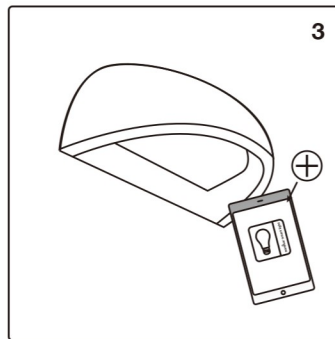

Open Nordlux Smart Light App and connect Lamp via "+" in App