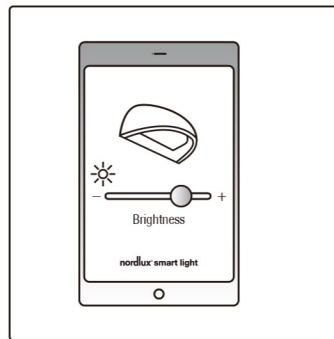

Download Nordlux Smart Light in Apple App Store or Google Play

Switch on the lamp. Turn on the Bluetooth of your phone. Stay within 8 meters from the Lamp

Open Nordlux Smart Light App and connect Lamp via "+" in App

Select the settings for the lamp.

Purchase the Nordlux Sensor. Put the battery into Sensor. Turn on the Bluetooth of your phone. Stay within 8 meters from the Sensor

Open Nordlux Smart Light App and connect sensor via "+" in App