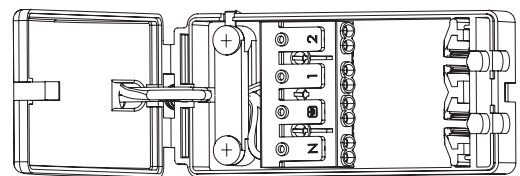

73785 ShieldECO

FEATURES

- 5 years (2 years + 3 years) extended warranty
- Constructed from steel & acrylic
- Matt white & clear acrylic finish
- Complete with integrated control gear
- Fire rated to 30, 60 & 90 minutes
- IP65. Suitable for bathroom zone 2
- Suitable for bathroom zone 1 if used in conjunction with a 30MA RCD

SPEC DATA

LED module wattage:	4W
Product wattage:	5W
Product Lumen:	500
Kelvin:	3000K
Energy Rating:	A++
Dimmable:	Yes
Beam Angle:	60°
Power Factor:	0.9
CRI:	80
Lifetime (Hours):	30000
LED Type:	SMD
SDCM:	<6
Product Voltage:	220-240V
IP Rating:	IP65
Cut out:	D57mm
Operating Temp:	-20 to 40 Degree
Product Weight (KG):	0.19
Minimum Cavity Depth (mm):	90mm
Terminal Block:	4-way Quick fit
Class:	2

ACCESSORIES

- 75021, Dimmer Module 150W
- 75917, Trimless bezel round
- 78529, Trimless bezel square

Quick fit