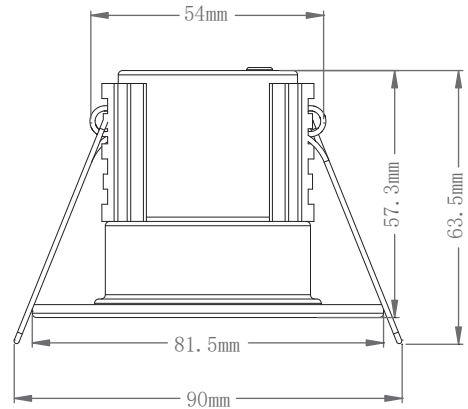

73785 ShieldECO

FEATURES

- 5 years (2 years + 3 years) extended warranty
- Constructed from steel & acrylic
- Matt white & clear acrylic finish
- Complete with integrated control gear
- Fire rated to 30, 60 & 90 minutes
- IP65. Suitable for bathroom zone 2
- Suitable for bathroom zone 1 if used in conjunction with a 30MA RCD

SPEC DATA

LED module wattage:	4W
Product wattage:	5W
Product Lumen:	500
Kelvin:	3000K
Energy Rating:	A++
Dimmable:	Yes
Beam Angle:	60°
Power Factor:	0.9
CRI:	80
Lifetime (Hours):	30000
LED Type:	SMD
SDCM:	<6
Product Voltage:	220-240V
IP Rating:	IP65
Cut out:	D57mm
Operating Temp:	-20 to 40 Degree
Product Weight (KG):	0.19
Minimum Cavity Depth (mm):	90mm
Terminal Block:	4-way Quick fit
Class:	2

ACCESSORIES

- 75021, Dimmer Module 150W
- 75917, Trimless bezel round
- 78529, Trimless bezel square

Quick fit