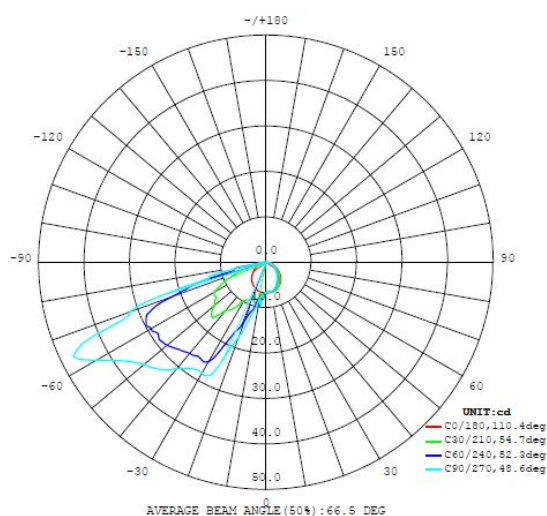

General Information

Material number	95233
Type	recessed light
Product segment	Outdoor
Theme	sonstige / nicht zuordenbar

Dimensions

Article Height (in mm)	5
Article Diameter (in mm)	125
Installation Depth (in mm)	95
Cutout (in mm)	117
Net Weight (in kg)	0.32 Kilogram

Illuminant 1

Socket Type (1)	LED
Illuminant Type (1)	LED
Illuminant incl. (1)	Inclusive
Kelvin Complete	4000K
Light colour Complete	WHITE
Nominal Lifetime (in h)	25000
Switching Cycles	15000
Energy efficiency class (EEI)	E
Dimmable	No
Info changeability□light source/driver	LED cannot be exchanged, no driver included
Rated Lamp Power (0,1W precision)	2,5
Colour Tolerance (LED, SDCM)	<6