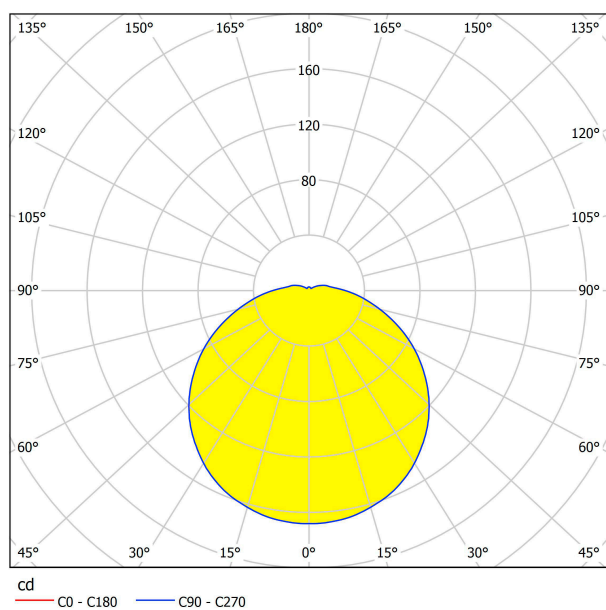

Technical Information

Protection Degree	IP44
Protection Class	1
Mains Voltage	220-240V,50/60Hz
Operation Voltage	220-240V,50/60Hz
Dimmable	No
max. Wattage (1)	3X3,6W

Illuminant 1

Socket Type (1)	LED
Illuminant Type (1)	LED
Illuminant incl. (1)	Inclusive
Lumen Complete	960
Kelvin Complete	3000K
Light colour Complete	WARM WHITE
Lumen with Cover	630
Energy efficiency class (EEI)	F
Dimmable	No
Info changeability□light source/driver	LED + driver can be exchanged by a specialist

Technical changes reserved

2/2

Contact | Support
eglo.com/en/eglo-worldwide