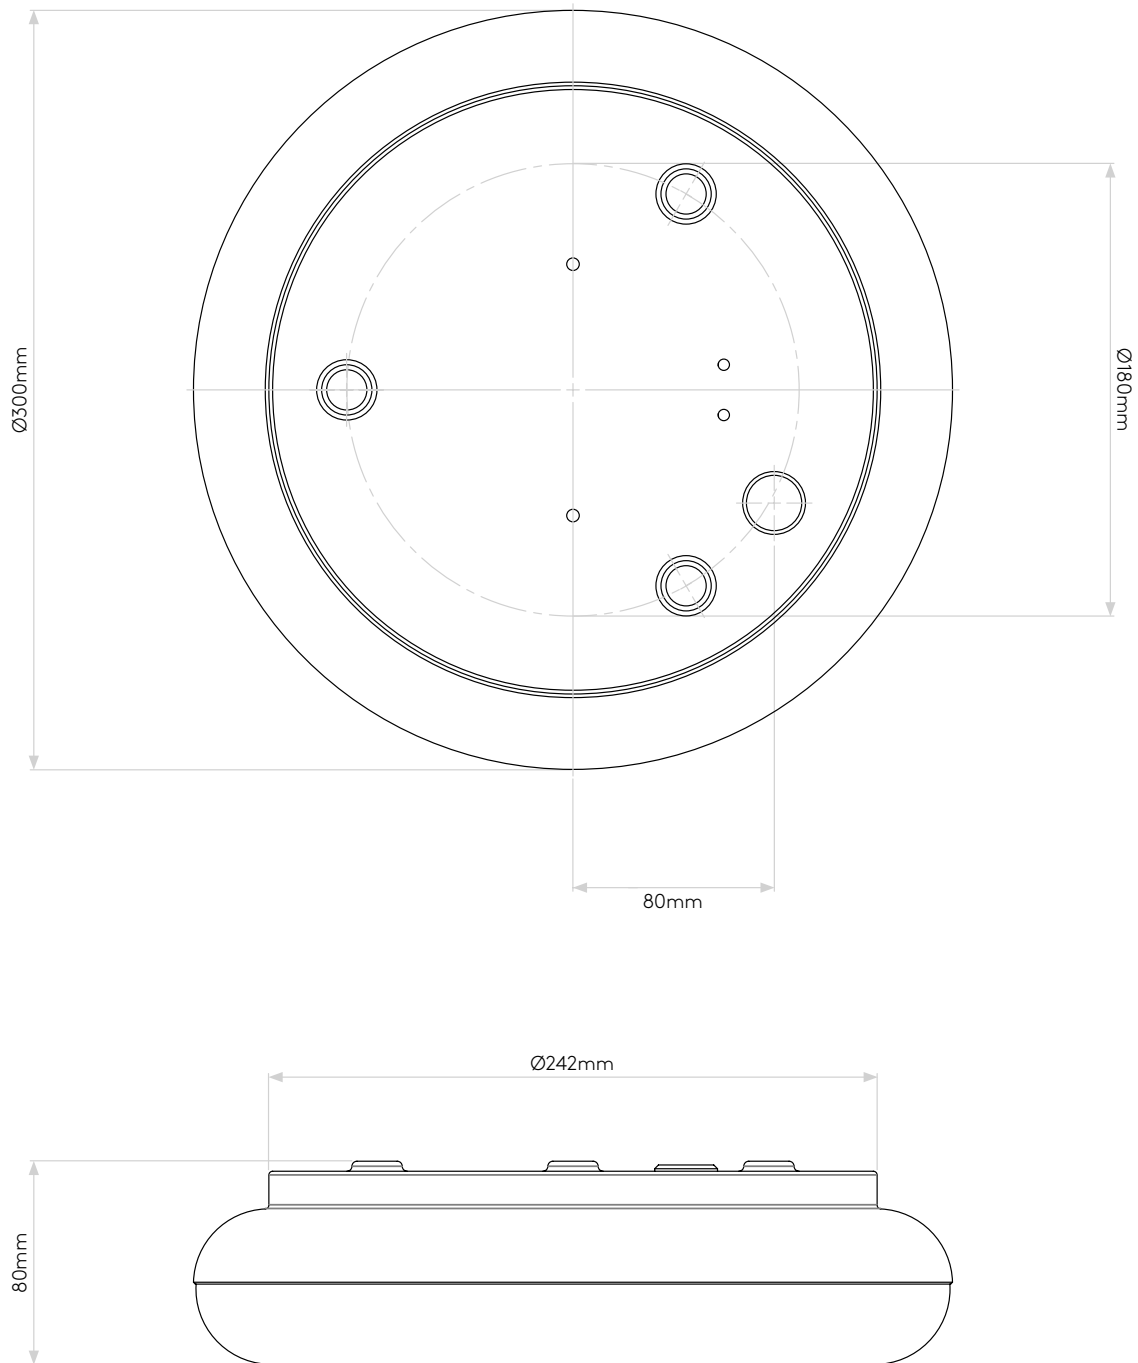

PRODUCT ELEVATIONS

Please note that some dimensions may vary slightly due to manufacturing tolerances, this includes cable entry and fixing holes

Veuillez noter que certaines dimensions peuvent varier légèrement en raison des tolérances de fabrication, y compris l'entrée de câble et les trous de fixation.

Bitte beachten Sie, dass die Maße Fertigungstoleranzen unterliegen und daher in geringem Umfang von der angegebenen Größe abweichen können. Dies gilt auch für Kabeleingänge und Befestigungslöcher.

Si prega notare che possono esserci piccole variazioni in alcune dimensioni dovute alle tolleranze di produzione, queste includono l'ingresso del cavo e i fori di fissaggio.