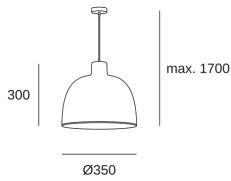

Riba Ø350mm

DE-0024-NEG

Pendant IP20 Riba Ø350mm E27 15 Black

TECHNICAL FEATURES

IP20

Luminaire total power : 15W

Voltage / frequency : 100-240V/50-60Hz

Structure material : Steel

Warranty : 5 Years

Structure finish : Black

Easily recyclable luminaire

Diffuser material : Wood

Diffuser finish : Natural

Max. size of light bulb : NA/180 mm

Recommended light bulb : E27

LUMINOTECHNIC FEATURES

Lampholder	Quantity	Light source power (W)
E27	1	Max. power 15W

LOGISTICS

Net weight (kg): 0.48

Packaged weight (kg): 1.41

Packaging: 320mm x 320mm x 320mm