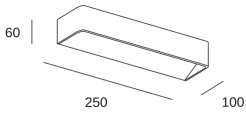

Toppi 250mm

DE-0232-BLA

Wall fixture IP20 Toppi 250mm LED 11.5 LED warm-white 3000K ON-OFF White 1100.00

TECHNICAL FEATURES

Luminaire total power : 11.5W

Real lumens : 598

Nominal lumens : 1100

Real lm/W : 52

Correlated Colour Temperature (CCT) : LED warm-white 3000K

Lens / reflector angle : HORIZONTAL 138°

UGR : <= 16

Structure material : Aluminium

Structure finish : White

Voltage / frequency : 100-240V/50-60Hz

Photobiological risk: RG0

UGR

UGR crosswise: 15.3

UGR lengthwise: 4.1

Lampholder	Quantity	Light source power (W)
LED	1	9.4W

LOGISTICS

Net weight (kg): 0.8

Packaged weight (kg): 0.91

Packaging: 255mm x 65mm x 105mm