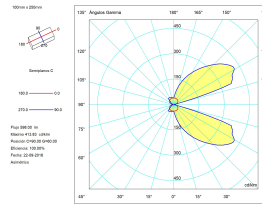

Photobiological risk: RG0

UGR

UGR crosswise: 15.3

UGR lengthwise: 4.1

Lampholder	Quantity	Light source power (W)
LED	1	9.4W

LOGISTICS

Net weight (kg): 0.8

Packaged weight (kg): 0.91