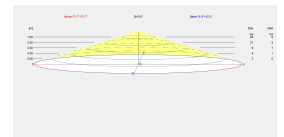

Photobiological risk: RG0

UGR

UGR crosswise: 15.3

UGR lengthwise: 4.1

Lampholder	Quantity	Light source power (W)
LED	1	9.4W

LOGISTICS

Net weight (kg): 0.8

Packaged weight (kg): 0.91