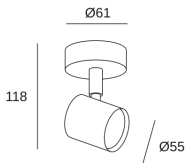

**Keeper Simple**

**DE-0479-BLA**

Spotlight IP20 Keeper Simple GU10 8 White

**TECHNICAL FEATURES**

Luminaire total power : 8W

Voltage / frequency : 100-240V/50-60Hz

Structure material : Steel

Warranty : 5 Years

Structure finish : White

Easily recyclable luminaire

Max. size of light bulb : 64/50 mm

Recommended light bulb : GU10

**LUMINOTECHNIC FEATURES**

Lampholder	Quantity	Light source power (W)
GU10	1	Max. power 8W