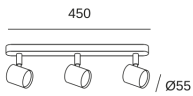

Luminaire total power : 24W

Structure material : Steel

Structure finish : White

Max. size of light bulb : 64/50 mm

Recommended light bulb : GU10

Voltage / frequency : 100-240V/50-60Hz

Warranty : 5 Years

Easily recyclable luminaire

LUMINOTECHNIC FEATURES

Lampholder	Quantity	Light source power (W)
GU10	3	Max. power 8W

LOGISTICS

Net weight (kg): 0.74

Packaged weight (kg): 0.92