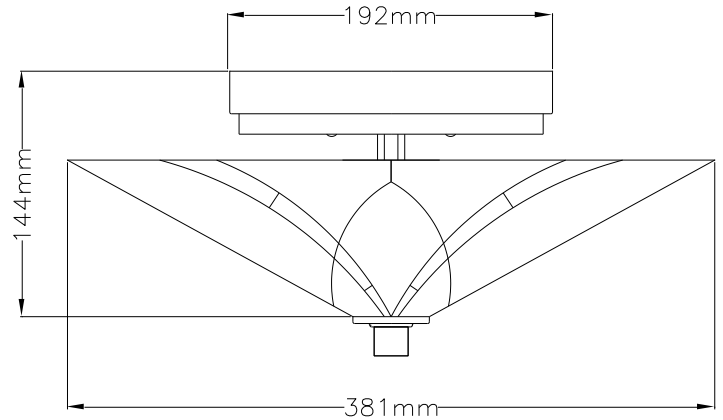

RANGE: QUOIZEL TIFFANY

STYLE: ASHEVILLE FLUSH MOUNT

1. Item Code	QZ/ASHEVILLE/F	23. Minimum Drop	n/a
2. Drawing No.	QZ TFASI615VA	24. Maximum Drop	n/a
3. EAN/Barcode	-	25. Adjustable?	No
4. Tested?	No	26. Shade/Glass Material	Tiffany Glass
5. Final Sign-off Sample Done?	No	27. Shade Width (mm)	381
6. Category	Indoor	28. Shade Height (mm)	144
7. Type	Flush	29. Shade Depth (mm)	381
8. Finish	Imperial Bronze	30. Size of Back-Plate/Ceiling Rose (mm)	192
9. IP Rating	n/a	31. Main Material	Mild Steel
10. Class	I	32. Power Cable Colour	Black
11. Voltage	240	33. Power Cable Length (mm)	200
12. Wattage (1)	60	34. Chain Length (mm)	n/a
13. Wattage (2)	n/a	35. Rod Length (mm)	n/a
14. Lamp Holder Type (1)	E27	36. PIR	No
15. Lamp Holder Type (2)	n/a	37. Switch Type and location	n/a
16. No. of Lamps	2	38. Connection Method	Terminal Block
17. Lamp Supplied	None	39. Plug Type	n/a
18. Dimmable?	Depends On Lamp	40. Plug Colour	n/a
19. Lumen Output	Depends On Lamp	41. Product Weight (kg)	1.8
20. Overall Width/Diameter (mm)	381	42. Carton Dimensions (mm)	-
21. Overall Height (mm)	167	43. Carton Weight (kg)	-
22. Overall Depth (mm)	381	44. Notes	-