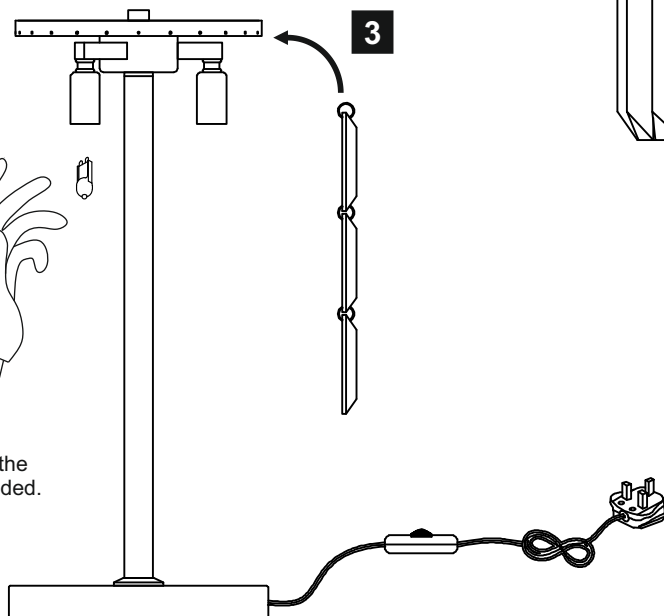

# INSTALLATION INSTRUCTIONS

(ILLUSTRATIONS ARE FOR GUIDANCE PURPOSES ONLY. ACTUAL PRODUCT MAY DIFFER FROM THE IMAGES SHOWN)

1

Please use the gloves provided.

3

(1) Prior to installation carefully unpack and check all the components and accessories are as per details enclosed.

(2) These instructions should be used in conjunction with the installation guidelines included.

(3) Do not touch the Halogen lamp surface with your bare hands.

**Voltage:** 230V - 50/60Hz  
**Lampholder:** G9  
**Lamps:** 3 x 33W Max

## Installation Pack

Installation Instruction	2 Pages	
Installation Guidelines	2 Pages	
G9 Lamp	5 Pcs	
White Gloves	2 Pcs	
Additional Crystal Links	3 Pcs each	

Contents Checked By

Torre IL30178

**diy**as®