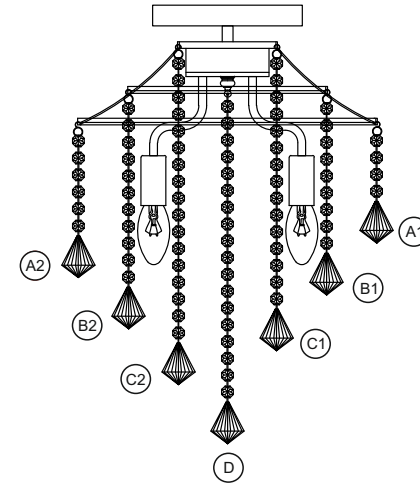

Voltage: 230V - 50/60Hz
Lampholder: E14/SES
Lamps: 4 x 40W Max

COMPATIBLE

WITH SUITABLE
LAMP/DIMMER

Inina IL30770 / IL32770

diyás®