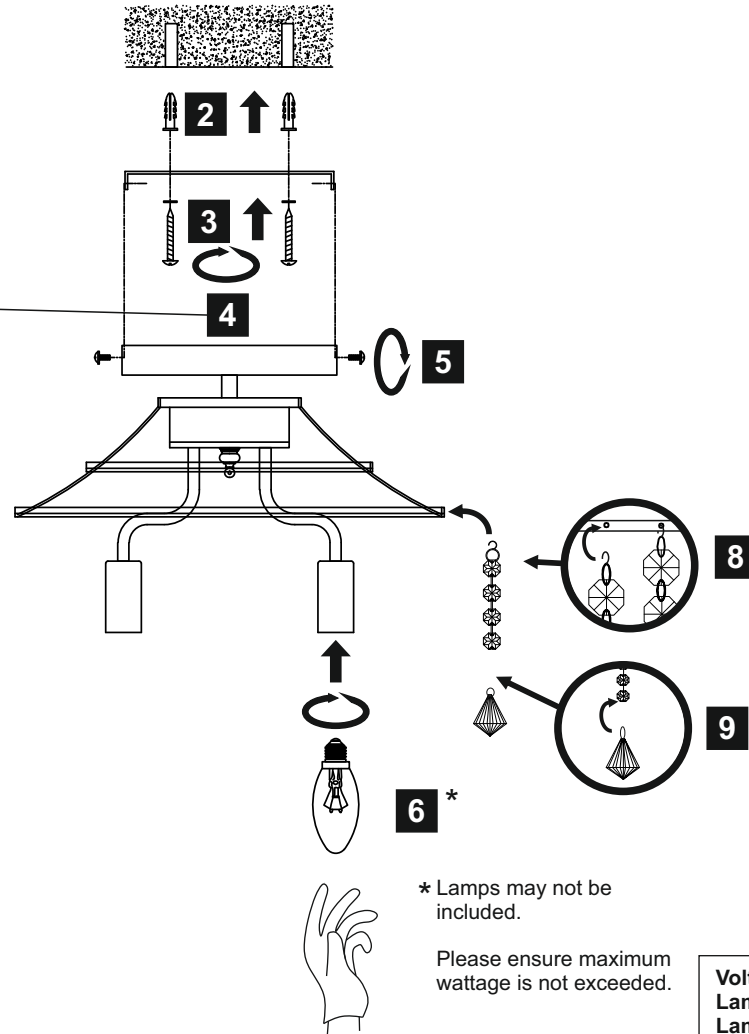

INSTALLATION INSTRUCTIONS

(ILLUSTRATIONS ARE FOR GUIDANCE PURPOSES ONLY.
ACTUAL PRODUCT MAY DIFFER FROM THE IMAGES SHOWN)

- (1) Prior to installation carefully unpack and check all the components and accessories are as per details enclosed.
- (2) These instructions should be used in conjunction with the installation guidelines included.

LIST OF COMPONENTS

4 x C50000

(A1)

6 x C50000

(A2)

9 x C50000

(B1)

11 x C50000

(B2)

15 x C50000

(C1)

17 x C50000

(C2)

18 x C50000

(D)

C70100

Installation Pack

White Gloves	2 Pcs	
Installation Instructions	2 Pages	
Installation Guidelines	2 Pages	
Fixing Screw and Plugs	2 Sets	
Additional Crystal Links	3 Pcs Each	

Contents Checked By

Inina IL30770 / IL32770