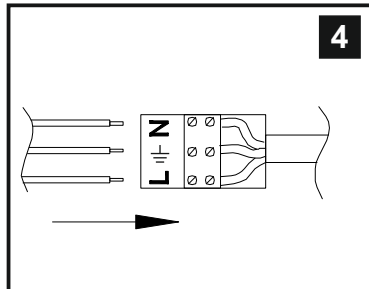

INSTALLATION INSTRUCTIONS

(ILLUSTRATIONS ARE FOR GUIDANCE PURPOSES ONLY.
ACTUAL PRODUCT MAY DIFFER FROM THE IMAGES SHOWN)

- (1) Prior to installation carefully unpack and check all the components and accessories are as per details enclosed.
- (2) These instructions should be used in conjunction with the installation guidelines included.

* Lamps may not be included.

Please ensure maximum wattage is not exceeded.