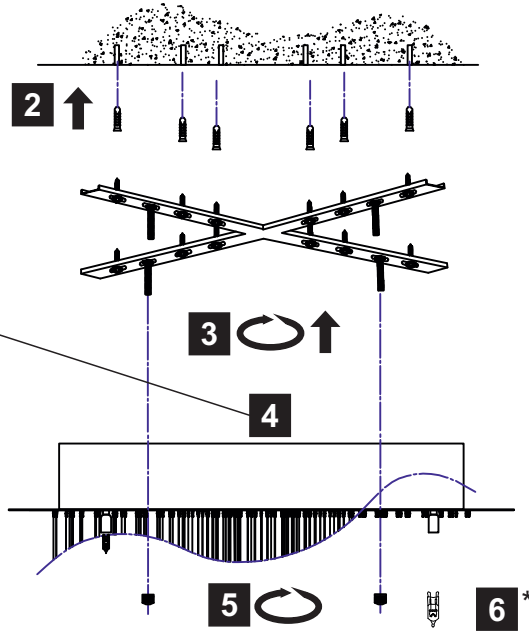

INSTALLATION INSTRUCTIONS

(ILLUSTRATIONS ARE FOR GUIDANCE PURPOSES ONLY.
ACTUAL PRODUCT MAY DIFFER FROM THE IMAGES SHOWN)

(1) Prior to installation carefully unpack and check all the components and accessories are as per details enclosed.

(2) These instructions should be used in conjunction with the installation guidelines included.

Please use the gloves provided.

* Lamps may not be included. Please ensure maximum wattage is not exceeded.