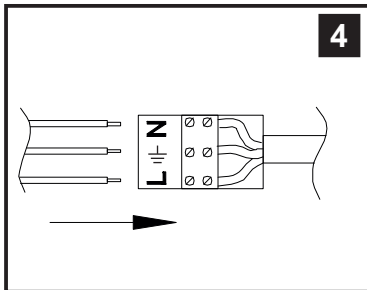

INSTALLATION INSTRUCTIONS

(ILLUSTRATIONS ARE FOR GUIDANCE PURPOSES ONLY.
ACTUAL PRODUCT MAY DIFFER FROM THE IMAGES SHOWN)

(1) Prior to installation carefully unpack and check all the components and accessories are as per details enclosed.

(2) These instructions should be used in conjunction with the installation guidelines included.

Please use the gloves provided.

* Lamps may not be included. Please ensure maximum wattage is not exceeded.