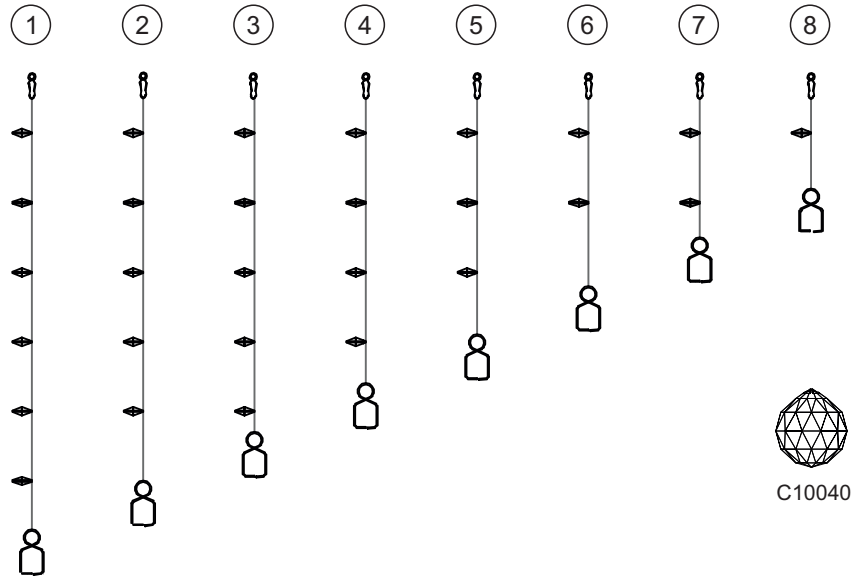

8

For crystal installation instructions please refer to page two.

Voltage: 230V - 50/60Hz
Lampholder: G9
Lamps: 5 x 33W Max

Colorado IL30787

diyás®

CRYSTAL INSTALLATION INSTRUCTIONS

Gently prise the lower part of the hanging clip apart.

Insert one side of the clip into the hole at the top of the crystal.

Insert the second side of the clip into the adjacent hole until the clip clicks into place.

Colorado IL30787

diyas®

LIST OF COMPONENTS

Crystal Accessories		
Crystal Strand 1	3 Pcs	
Crystal Strand 2	3 Pcs	
Crystal Strand 3	6 Pcs	
Crystal Strand 4	6 Pcs	
Crystal Strand 5	9 Pcs	
Crystal Strand 6	9 Pcs	
Crystal Strand 7	12 Pcs	
Crystal Strand 8	12 Pcs	
Crystal Ball	60 Pcs	