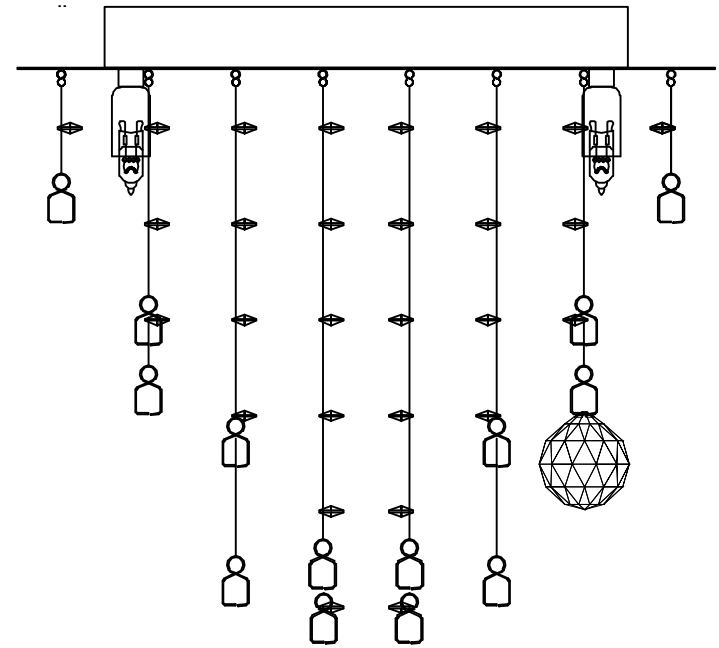

INSTALLATION INSTRUCTIONS

(ILLUSTRATIONS ARE FOR GUIDANCE PURPOSES ONLY.
ACTUAL PRODUCT MAY DIFFER FROM THE IMAGES SHOWN)

(1) Prior to installation carefully unpack and check all the components and accessories are as per details enclosed.

8

For crystal installation instructions please refer to page two.

Voltage: 230V - 50/60Hz
Lampholder: G9
Lamps: 5 x 33W Max

Colorado IL30787

diyás®

CRYSTAL INSTALLATION INSTRUCTIONS

Gently prise the lower part of the hanging clip apart.

Insert one side of the clip into the hole at the top of the crystal.

Insert the second side of the clip into the adjacent hole until the clip clicks into place.

Colorado IL30787

diyas®

LIST OF COMPONENTS

Crystal Accessories		
Crystal Strand 1	3 Pcs	
Crystal Strand 2	3 Pcs	
Crystal Strand 3	6 Pcs	
Crystal Strand 4	6 Pcs	
Crystal Strand 5	9 Pcs	
Crystal Strand 6	9 Pcs	
Crystal Strand 7	12 Pcs	
Crystal Strand 8	12 Pcs	
Crystal Ball	60 Pcs	