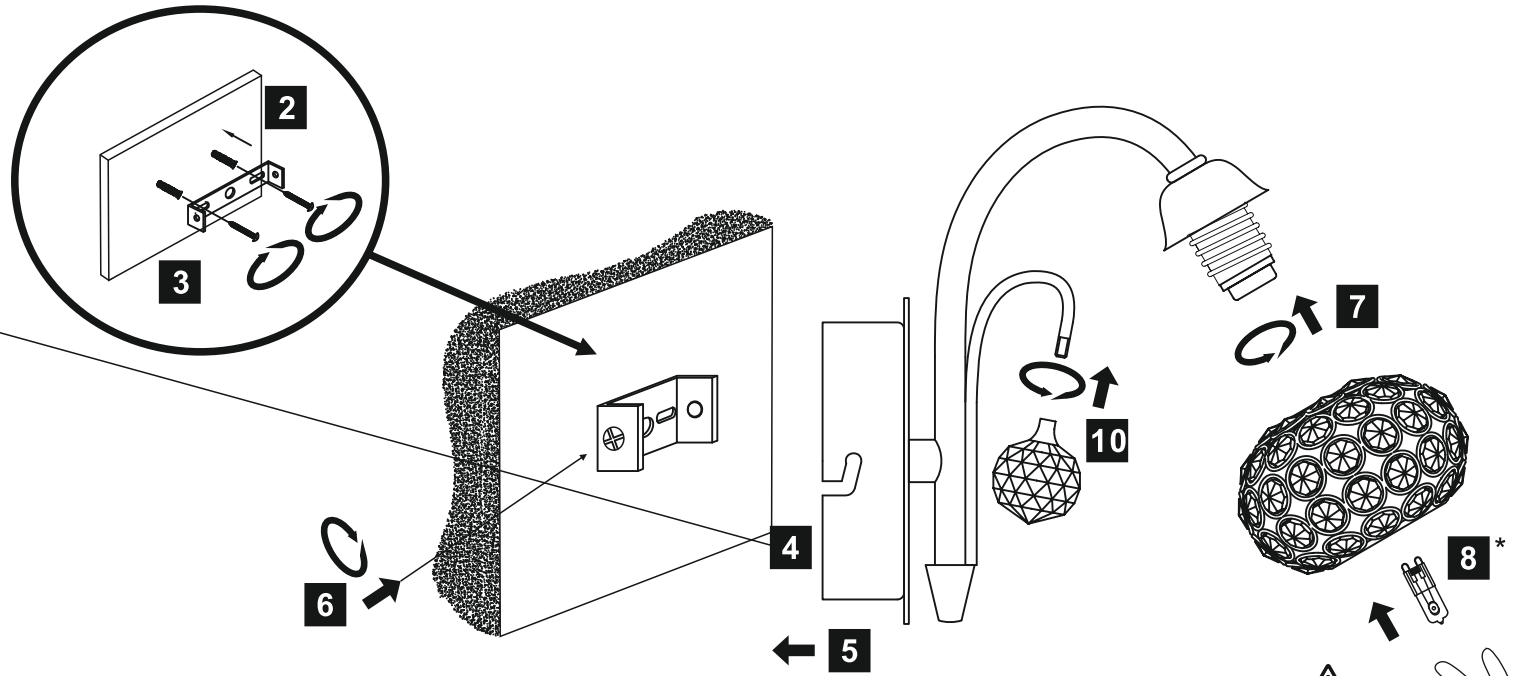

# INSTALLATION INSTRUCTIONS

(ILLUSTRATIONS ARE FOR GUIDANCE PURPOSES ONLY.  
ACTUAL PRODUCT MAY DIFFER FROM THE IMAGES SHOWN)

- (1) Prior to installation carefully unpack and check all the components and accessories are as per details enclosed.
- (2) These instructions should be used in conjunction with the installation guidelines included.

Voltage: 230V - 50/60Hz  
Lampholder: G9  
Lamps: 1 x 33W Max

COMPATIBLE

WITH SUITABLE  
DIMMER/LAMP

Cara IL30931

**diy**as®

### Installation Pack

White Gloves	2 Pcs	
Installation Instructions	2 Pages	
Installation Guidelines	2 Pages	
Fixing Screws and Plugs	2 Sets	

**Contents Checked By**

**Cara IL30931**