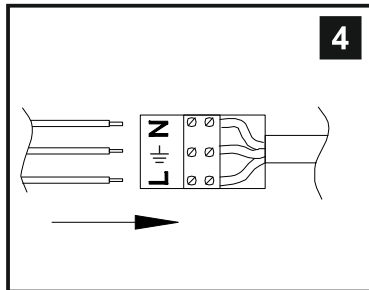

Voltage: 230V - 50/60Hz  
Lampholder: G9  
Lamps: 1 x 33W Max

COMPATIBLE

WITH SUITABLE  
DIMMER/LAMP

Cara IL30931

**diy**as®