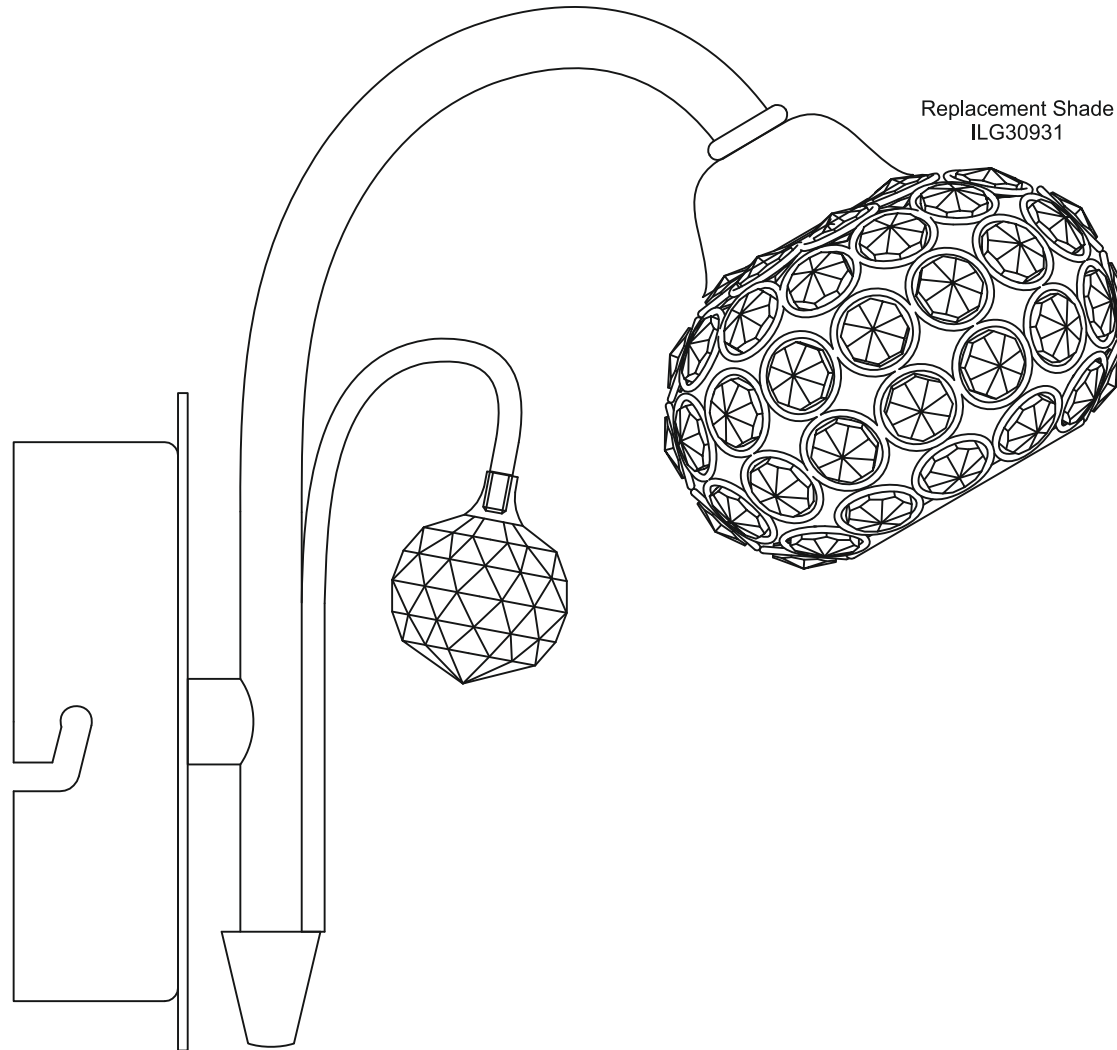

# INSTALLATION INSTRUCTIONS

(ILLUSTRATIONS ARE FOR GUIDANCE PURPOSES ONLY.  
ACTUAL PRODUCT MAY DIFFER FROM THE IMAGES SHOWN)

- (1) Prior to installation carefully unpack and check all the components and accessories are as per details enclosed.
- (2) These instructions should be used in conjunction with the installation guidelines included.

Voltage: 230V - 50/60Hz  
Lampholder: G9  
Lamps: 1 x 33W Max

COMPATIBLE

WITH SUITABLE  
DIMMER/LAMP

Cara IL30931

**diy**as®

### Crystal Accessories

Crystal Decoration	1 Pc	
Crystal Shade	1 Pc	

### Installation Pack

White Gloves	2 Pcs	
Installation Instructions	2 Pages	
Installation Guidelines	2 Pages	
Fixing Screws and Plugs	2 Sets	

**Contents Checked By**

**Cara IL30931**