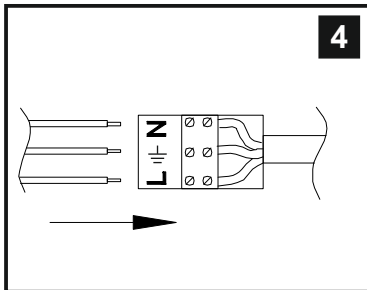

 Switch on to test. Switch off and allow lamps to cool down.

Please use the gloves provided.

* Lamps may not be included. Please ensure maximum wattage is not exceeded.

Voltage: 230V - 50/60Hz
Lampholder: E14
Lamps: 3 x 60W Max