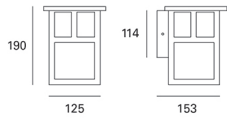

Warranty : 5 Years

Structure finish : Rusty brown

Diffuser material : Polycarbonate

Diffuser finish : OPAL

Max. size of light bulb : 120/98 mm

Recommended light bulb : E27

**LUMINOTECHNIC FEATURES**

Lampholder	Quantity	Light source power (W)
E27	1	Max. power 15W

**LOGISTICS**

Net weight (kg): 0.9

Packaged weight (kg): 1.28

Packaging: 210mm x 195mm x 230mm