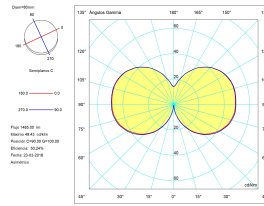

Diffuser material : Polycarbonate

Diffuser finish : Opal

Max. size of light bulb : 167/55 mm

Recommended light bulb : E27

Voltage / frequency : 100-240V/50-60Hz

Warranty : 5 Years

LUMINOTECHNIC FEATURES

Lampholder	Quantity	Light source power (W)
E27	1	Max. power 15W