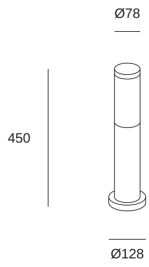

Koral 450mm

PX-0099-ANT

Bollard IP55 Koral 450mm E27 15 Urban grey

TECHNICAL FEATURES

IP55 IK09

Luminaire total power : 15W

Structure material : Stainless steel AISI202

Structure finish : Urban grey

Diffuser material : Polycarbonate

Diffuser finish : Opal

Max. size of light bulb : 167/55 mm

Recommended light bulb : E27

Voltage / frequency : 100-240V/50-60Hz

Warranty : 5 Years

LUMINOTECHNIC FEATURES

Lampholder	Quantity	Light source power (W)
E27	1	Max. power 15W

LOGISTICS

Net weight (kg): 0.69

Packaged weight (kg): 0.96

Packaging: 135mm x 135mm x 460mm