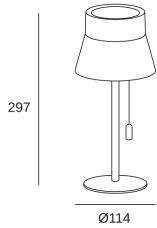

DECO

PX-0263-NEG

Table lamp IP54 DECO LED 2.8 LED warm-white 3000K Black 280

TECHNICAL FEATURES

Luminaire total power : 2.8W

Real lumens : 182

Nominal lumens : 280

Real lm/W : 65

Correlated Colour Temperature (CCT) : LED warm-white 3000K

Structure material : Steel

Structure finish : Black

Diffuser material : Polycarbonate

Diffuser finish : Opal

Equipment necessary but not included :

CRI: 80

Lampholder	Quantity	Light source power (W)
LED	1	2.8W

EMERGENCY MODULE FEATURES

Battery type: Lithium ion

LOGISTICS

Net weight (kg): 0.64

Packaged weight (kg): 0.75

Packaging: 160mm x 160mm x 135mm