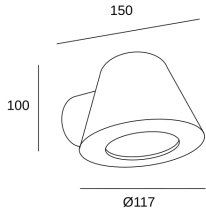

CONE

PX-0499-NEG

Wall fixture IP54 CONE GU10 8 Black

TECHNICAL FEATURES

Luminaire total power : 8W

Structure material : ABS

Structure finish : Black

Diffuser material : Polycarbonate

Diffuser finish : Transparent

Max. size of light bulb : 50/70 mm

Recommended light bulb : GU10

Voltage / frequency : 100-240V/50-60Hz

Warranty : 3 Years

Resistant to marine environments : Yes

LUMINOTECHNIC FEATURES

Lampholder	Quantity	Light source power (W)
GU10	1	Max. power 8W

LOGISTICS

Net weight (kg): 0.22

Packaged weight (kg): 0.3

Packaging: 160mm x 125mm x 100mm