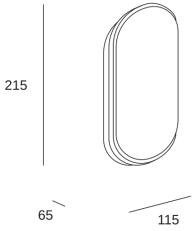

New Flash

PX-0507-BLA

Wall fixture IP44 New Flash LED 15.8 LED warm-white 3000K ON-OFF White 1500.00

TECHNICAL FEATURES

Luminaire total power : 15.8W

Real lumens : 1401

Nominal lumens : 1500

Real lm/W : 89

Correlated Colour Temperature (CCT) : LED warm-white 3000K

Lens / reflector angle : HORIZONTAL 127°

Structure material : Polycarbonate

Structure finish : White

Diffuser material : Polycarbonate

Diffuser finish : Tinted

MacAdam steps: 5

Photobiological risk: RG0

Lampholder	Quantity	Light source power (W)
LED	1	13.4W

LOGISTICS

Net weight (kg): 0.23

Packaged weight (kg): 0.35

Packaging: 220mm x 120mm x 70mm