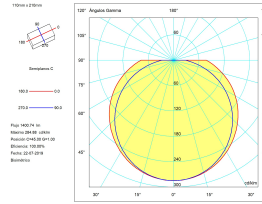

MacAdam steps: 5

Photobiological risk: RG0

Lampholder	Quantity	Light source power (W)
LED	1	13.4W

LOGISTICS

Net weight (kg): 0.23

Packaged weight (kg): 0.35

Packaging: 220mm x 120mm x 70mm