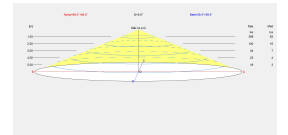

Correlated Colour Temperature (CCT) : LED warm-white 3000K

Lens / reflector angle : HORIZONTAL 127°

Structure material : Polycarbonate

Structure finish : White

Diffuser material : Polycarbonate

Diffuser finish : Tinted

MacAdam steps: 5

Photobiological risk: RG0

Lampholder	Quantity	Light source power (W)
LED	1	13.4W

LOGISTICS

Net weight (kg): 0.23

Packaged weight (kg): 0.35

Packaging: 220mm x 120mm x 70mm