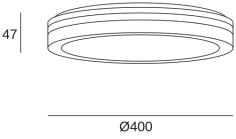

SCAL

PX-0518-BLA

Ceiling fixture IP54 SCAL LED 31.5W SW 3000-4000-6000K ON-OFF White 3731lm

TECHNICAL FEATURES

Luminaire total power : 32.6W
Real lumens : 3731 (4000K)
Nominal lumens : 5100
Real lm/W : 114
Correlated Colour Temperature (CCT) : SW 3000-4000-6000K
Structure material : Polypropylene
Structure finish : White
Diffuser material : Polypropylene
Diffuser finish : Tinted

Lampholder	Quantity	Light source power (W)
LED	1	31.5W

LOGISTICS

Net weight (kg): 1.1
Packaged weight (kg): 1.41