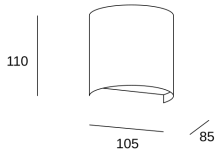

Warranty : 3 Years

Structure finish : Black

Resistant to marine environments : Yes

Diffuser material : Polycarbonate

Diffuser finish : Tinted

Recommended light bulb : GU10

LUMINOTECHNIC FEATURES

Lampholder	Quantity	Light source power (W)
GU10	1	Max. power 8W

LOGISTICS

Net weight (kg): 0.35

Packaged weight (kg): 0.46

Packaging: 120mm x 120mm x 105mm