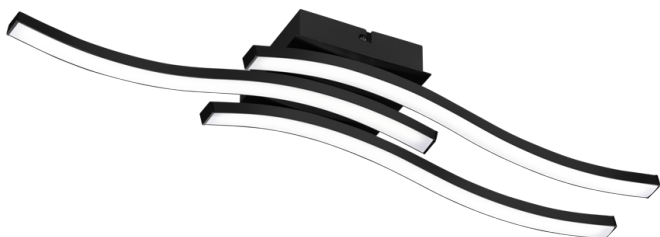

Ceiling lamp

ROUTE – R62473132

incl. 3x SMD LED, 5W · 3x 500lm, 3000K

- **Ceiling mounting**
- **IP20**
- **Not dimmable**

The ROUTE ceiling light features a modern and elegantly curved design. When correctly placed, the light is a real eye-catcher that stylishly enhances any living area. The three-bulb ROUTE ceiling light emits a soft, warm white light, which makes it ideal for illuminating medium-sized living rooms or bedrooms. The simple matt black colour scheme offers numerous combination options. The light also features modern LED technology, which is characterised by excellent lighting quality and energy efficiency. Compared to conventional halogen lamps, up to 80% of energy costs can be saved. In addition, LED light sources have a long service life, produce less heat and are environmentally friendly.

Material construction

Metal · Black mat
Plastic · White

Product dimensions

Width: 56cm
Height: 7cm
Depth: 12cm
Weight: 0,505kg

Technical data

Light source: SMD – LED (integrated)
Watt: 5W
Lumen: 3x 500lm
Kelvin: 3000K
Color rendering (CRI): > 80 CRI
Lifetime: 30000H
Switching cycles: 15000x ON/OFF