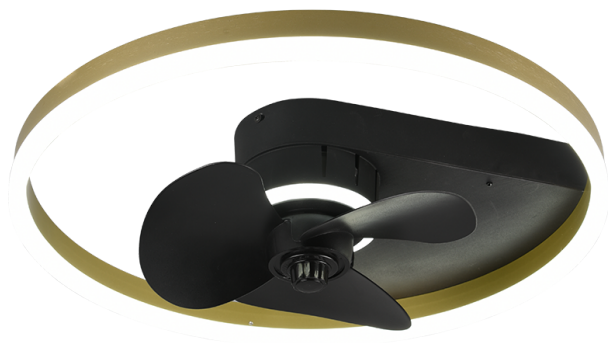

Ventilator

BORGHOLM – R67083132

incl. 1x SMD LED, 30W · 1x 3500lm, 2700 - 6500K

- Separately switchable
- Remote control
- Integrated dimmer
- Light color infinitely variable
- Night light
- Ceiling mounting
- Not suitable for external dimmer
- Memory function
- Fan
- 3 modes of speed
- Timer

Material construction

Metal - Black mat

Product dimensions

Height: 15cm
Diameter: 50cm
Weight: 2,44kg

Support & Download Links

[Manual](#)
[Drawing](#)
[Declaration of conformity](#)
[Safety notes](#)
[Warranty Statement](#)

Technical data

Light source: SMD – LED (integrated)
Watt: 30W
Lumen: 1x 3500lm
Kelvin: 2700 - 6500K
Color rendering (CRI): > 80 CRI
Lifetime: 30000H
Switching cycles: 15000x ON/OFF

operating voltage: 230V ~ 50Hz
Protection grade: 1
IP classification: IP20