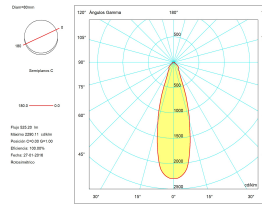

LOGISTICS

Net weight (kg): 0.12

Packaged weight (kg): 0.15

Packaging: 90mm x 65mm x 90mm