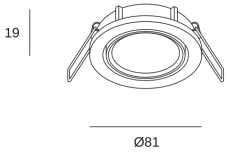

LUMINOTECHNIC FEATURES

Lampholder	Quantity	Light source power (W)
GU10	1	Max. power 8W